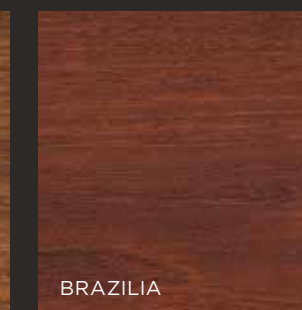

Our square boards exhibit classic wood beauty, along with the attractive prospect of never having to paint, stain or reseal them. Our grooved boards owe their sophisticated presence to a simple and aesthetically pleasing hidden-fastener installation.

## Zuri colors: deck distinction times five.

Zuri comes in five colors, giving homeowners just as many beautifully rich ways to distinguish their homes and outdoor living spaces. And they're all backed by a 25-year Color Fastness Warranty against color shifting.

CHESTNUT

WALNUT

PECAN

BRAZILIA

WEATHERED GRAY

Boards available in 5/4" nominal x 5-1/2" wide, 12', 16' and 20' lengths.

ZURI SQUARE BOARD IN PECAN

ZURI GROOVED BOARD IN WEATHERED GRAY