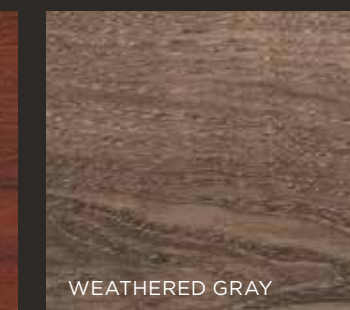

## Zuri colors: deck distinction times five.

Zuri comes in five colors, giving homeowners just as many beautifully rich ways to distinguish their homes and outdoor living spaces. And they're all backed by a 25-year Color Fastness Warranty against color shifting.

CHESTNUT

WALNUT

PECAN

BRAZILIA

WEATHERED GRAY

Boards available in 5/4" nominal x 5-1/2" wide, 12', 16' and 20' lengths.

ZURI SQUARE BOARD IN PECAN

ZURI GROOVED BOARD IN WEATHERED GRAY